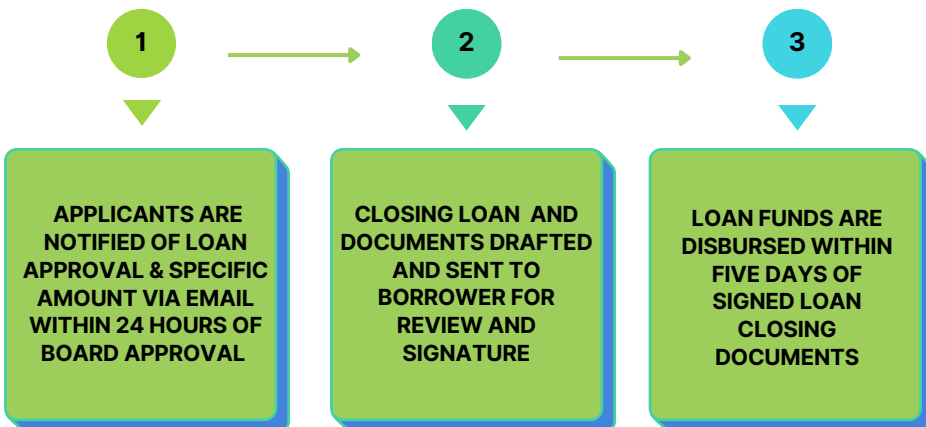

The Application Process

DUE DILIGENCE PHASE

CLOSING PHASE

IF APPROVED, ENTIRE PROCESS TAKES 30-60 DAYS

The Application Process

DUE DILIGENCE PHASE

CLOSING PHASE

IF APPROVED, ENTIRE PROCESS TAKES 30-60 DAYS