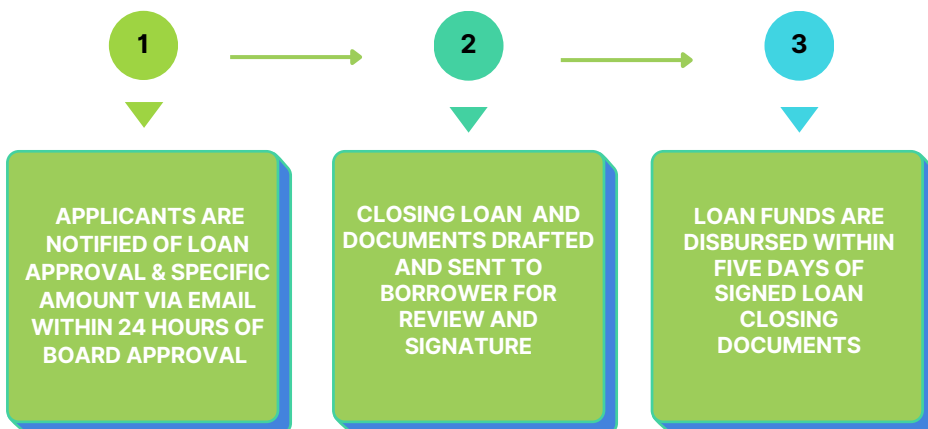

The Application Process

DUE DILIGENCE PHASE

CLOSING PHASE

IF APPROVED, ENTIRE PROCESS TAKES 30-60 DAYS

The Application Process

DUE DILIGENCE PHASE

CLOSING PHASE

IF APPROVED, ENTIRE PROCESS TAKES 30-60 DAYS