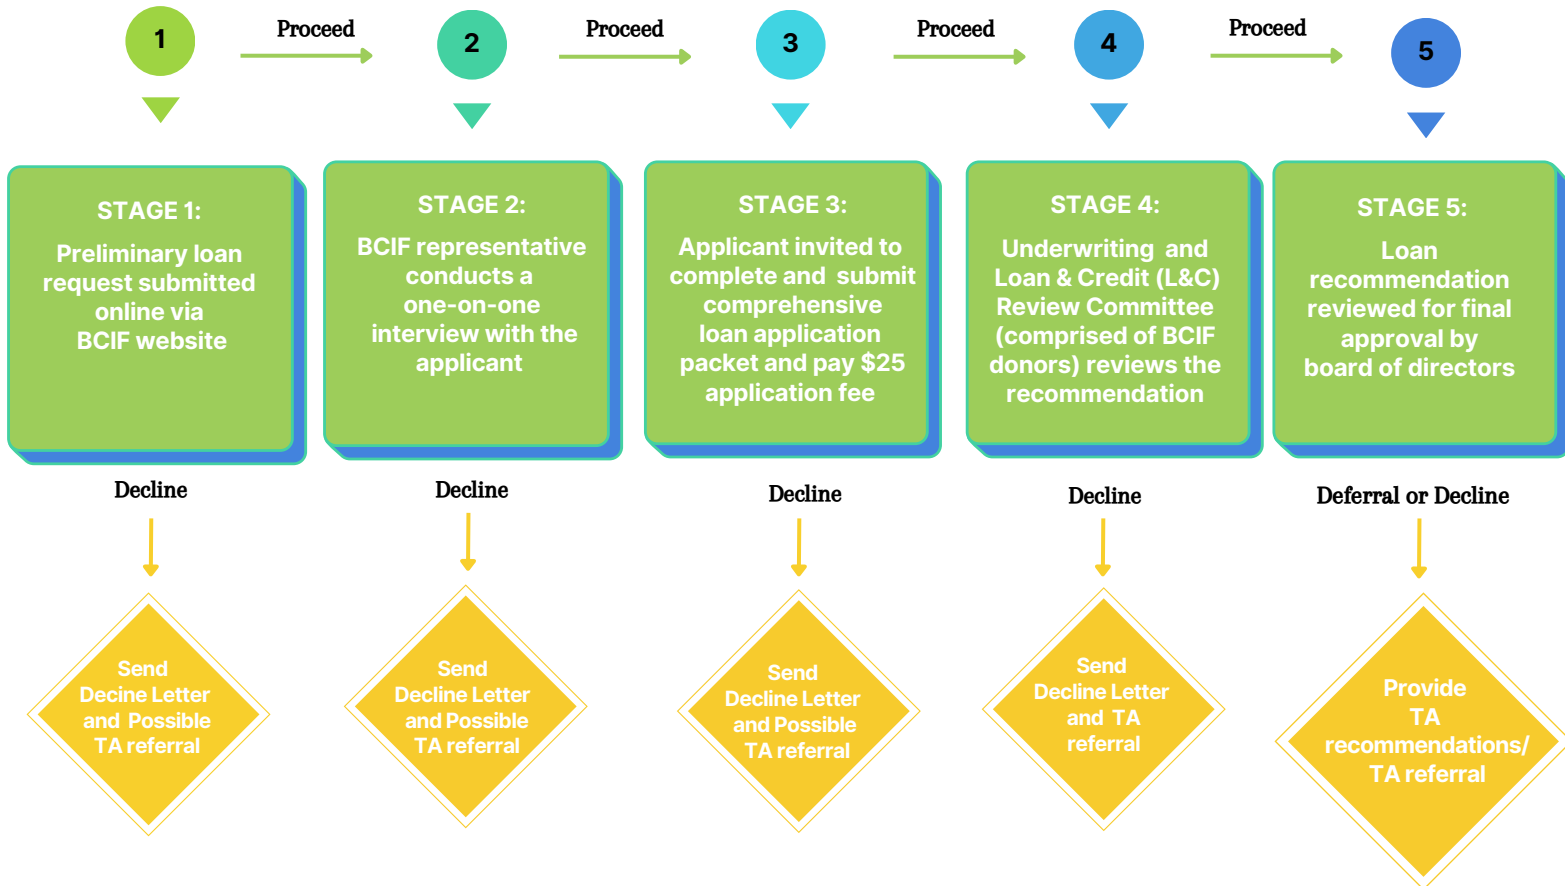

The Application Process

DUE DILIGENCE PHASE

CLOSING PHASE

IF APPROVED, ENTIRE PROCESS TAKES 30-60 DAYS

The Application Process

DUE DILIGENCE PHASE

CLOSING PHASE

IF APPROVED, ENTIRE PROCESS TAKES 30-60 DAYS