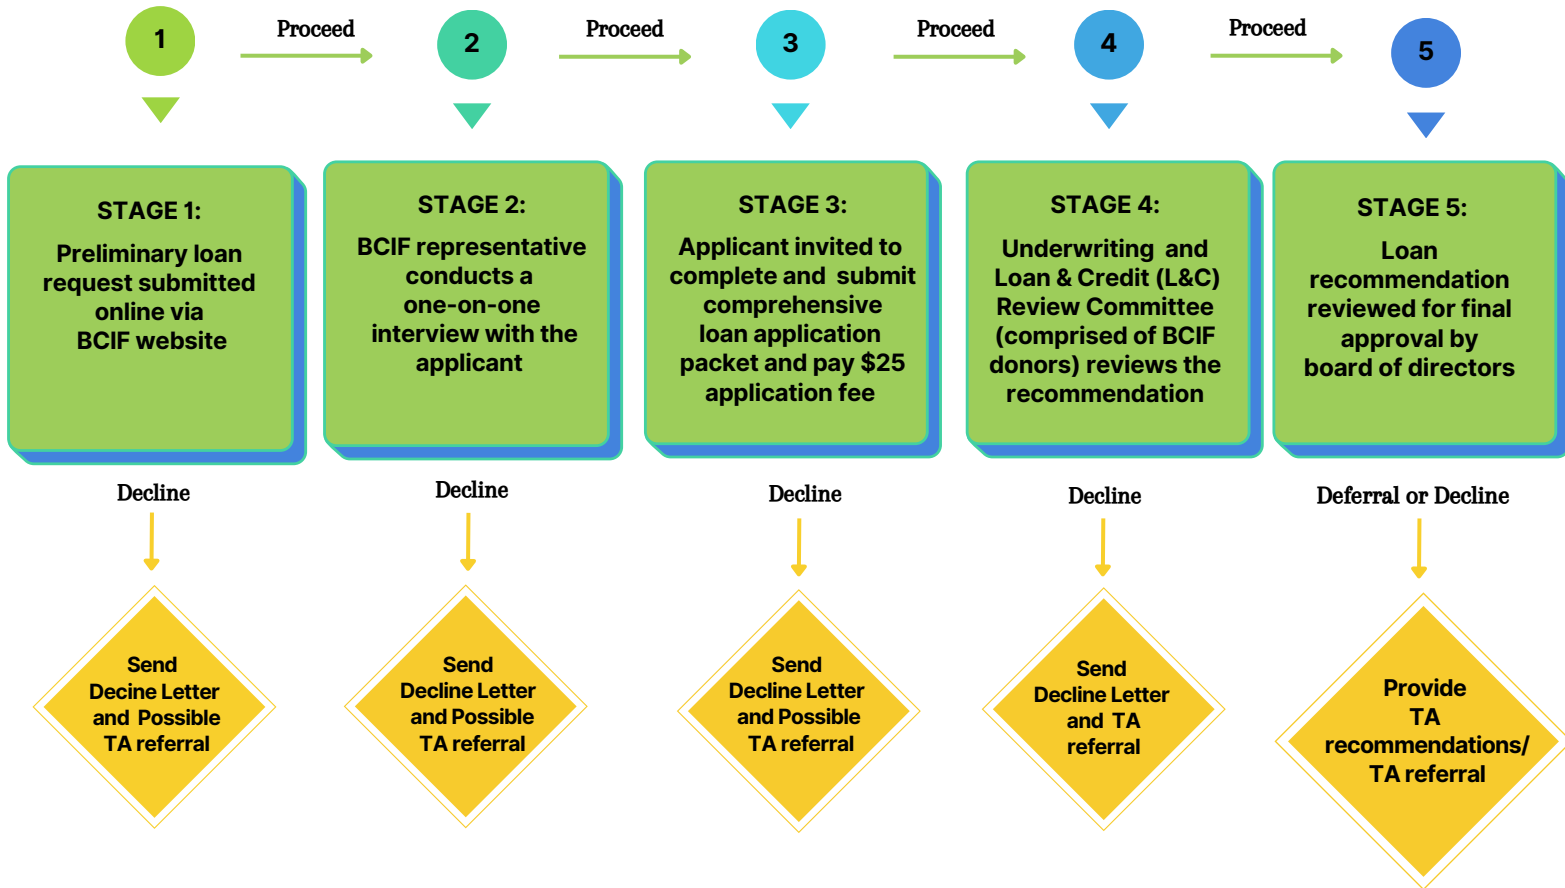

The Application Process

DUE DILIGENCE PHASE

CLOSING PHASE

IF APPROVED, ENTIRE PROCESS TAKES 30-60 DAYS

The Application Process

DUE DILIGENCE PHASE

CLOSING PHASE

IF APPROVED, ENTIRE PROCESS TAKES 30-60 DAYS